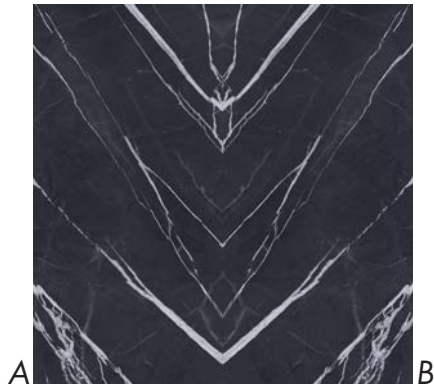

2CM

Full Body Vein Slabs

*Black Passion Matte
Bookmatched*