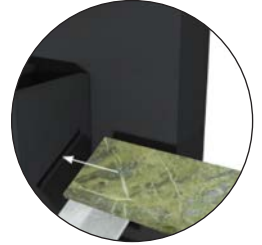

## Tower Display

\$400.00

Height: 82.68"

Length: 16.54"

Width: 19.69"

28 Slots