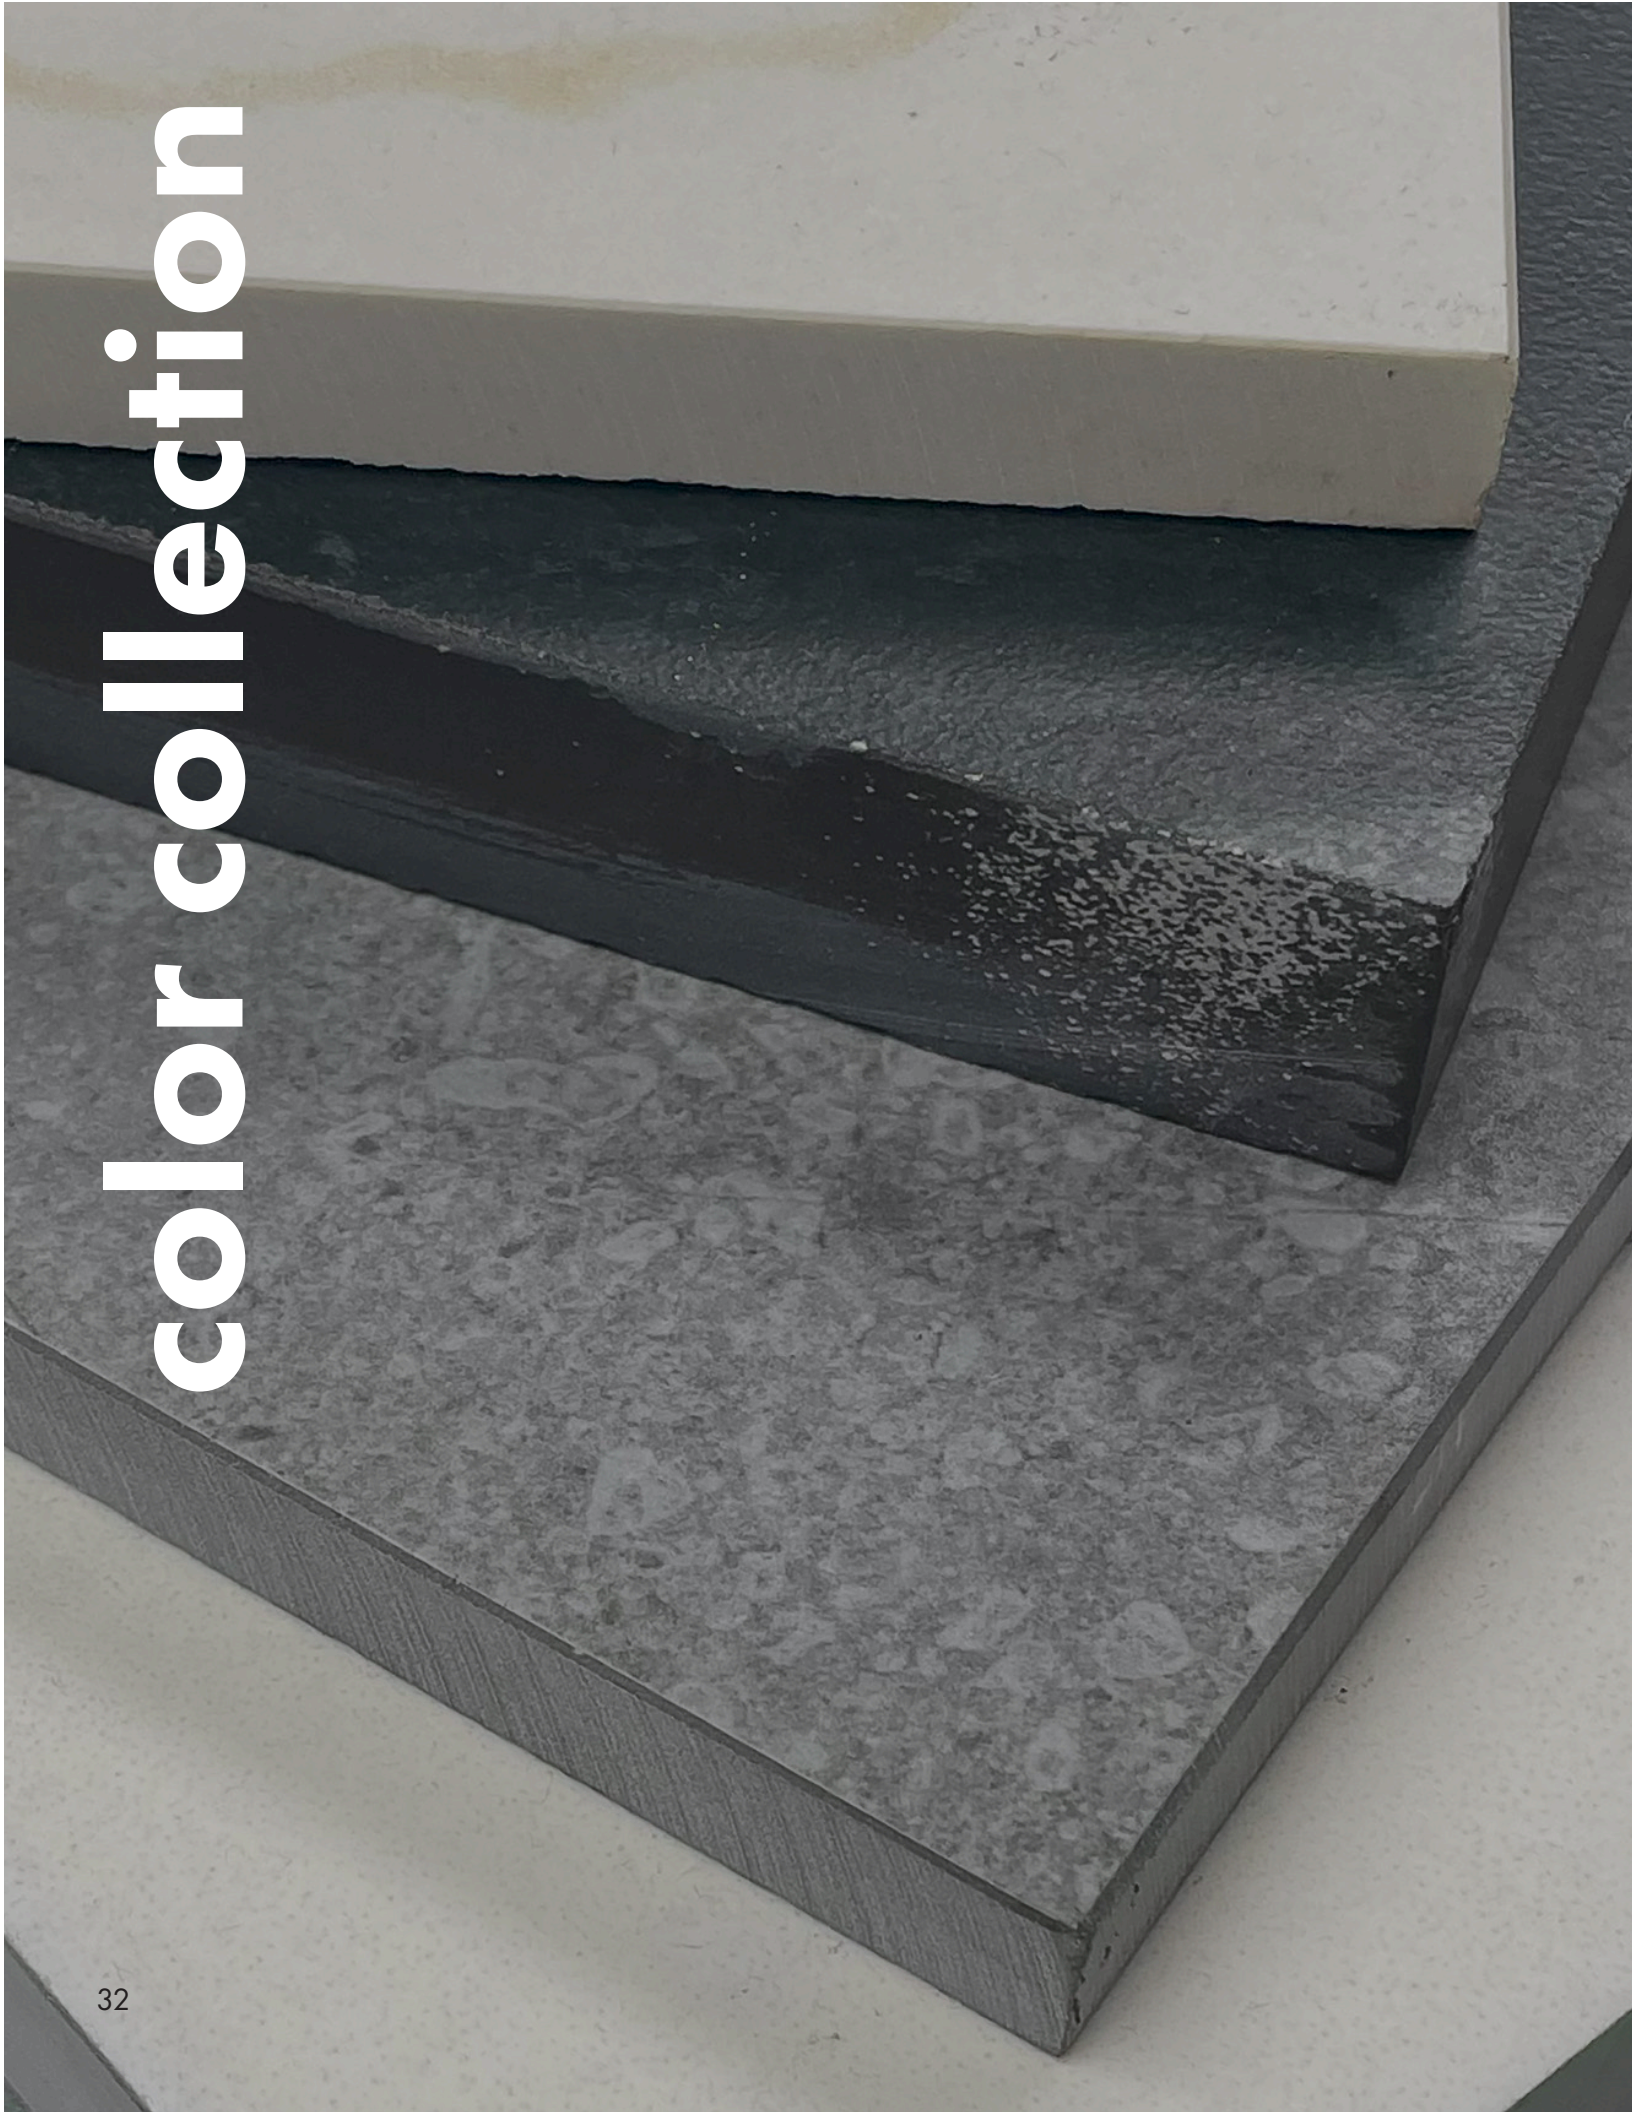

color collection