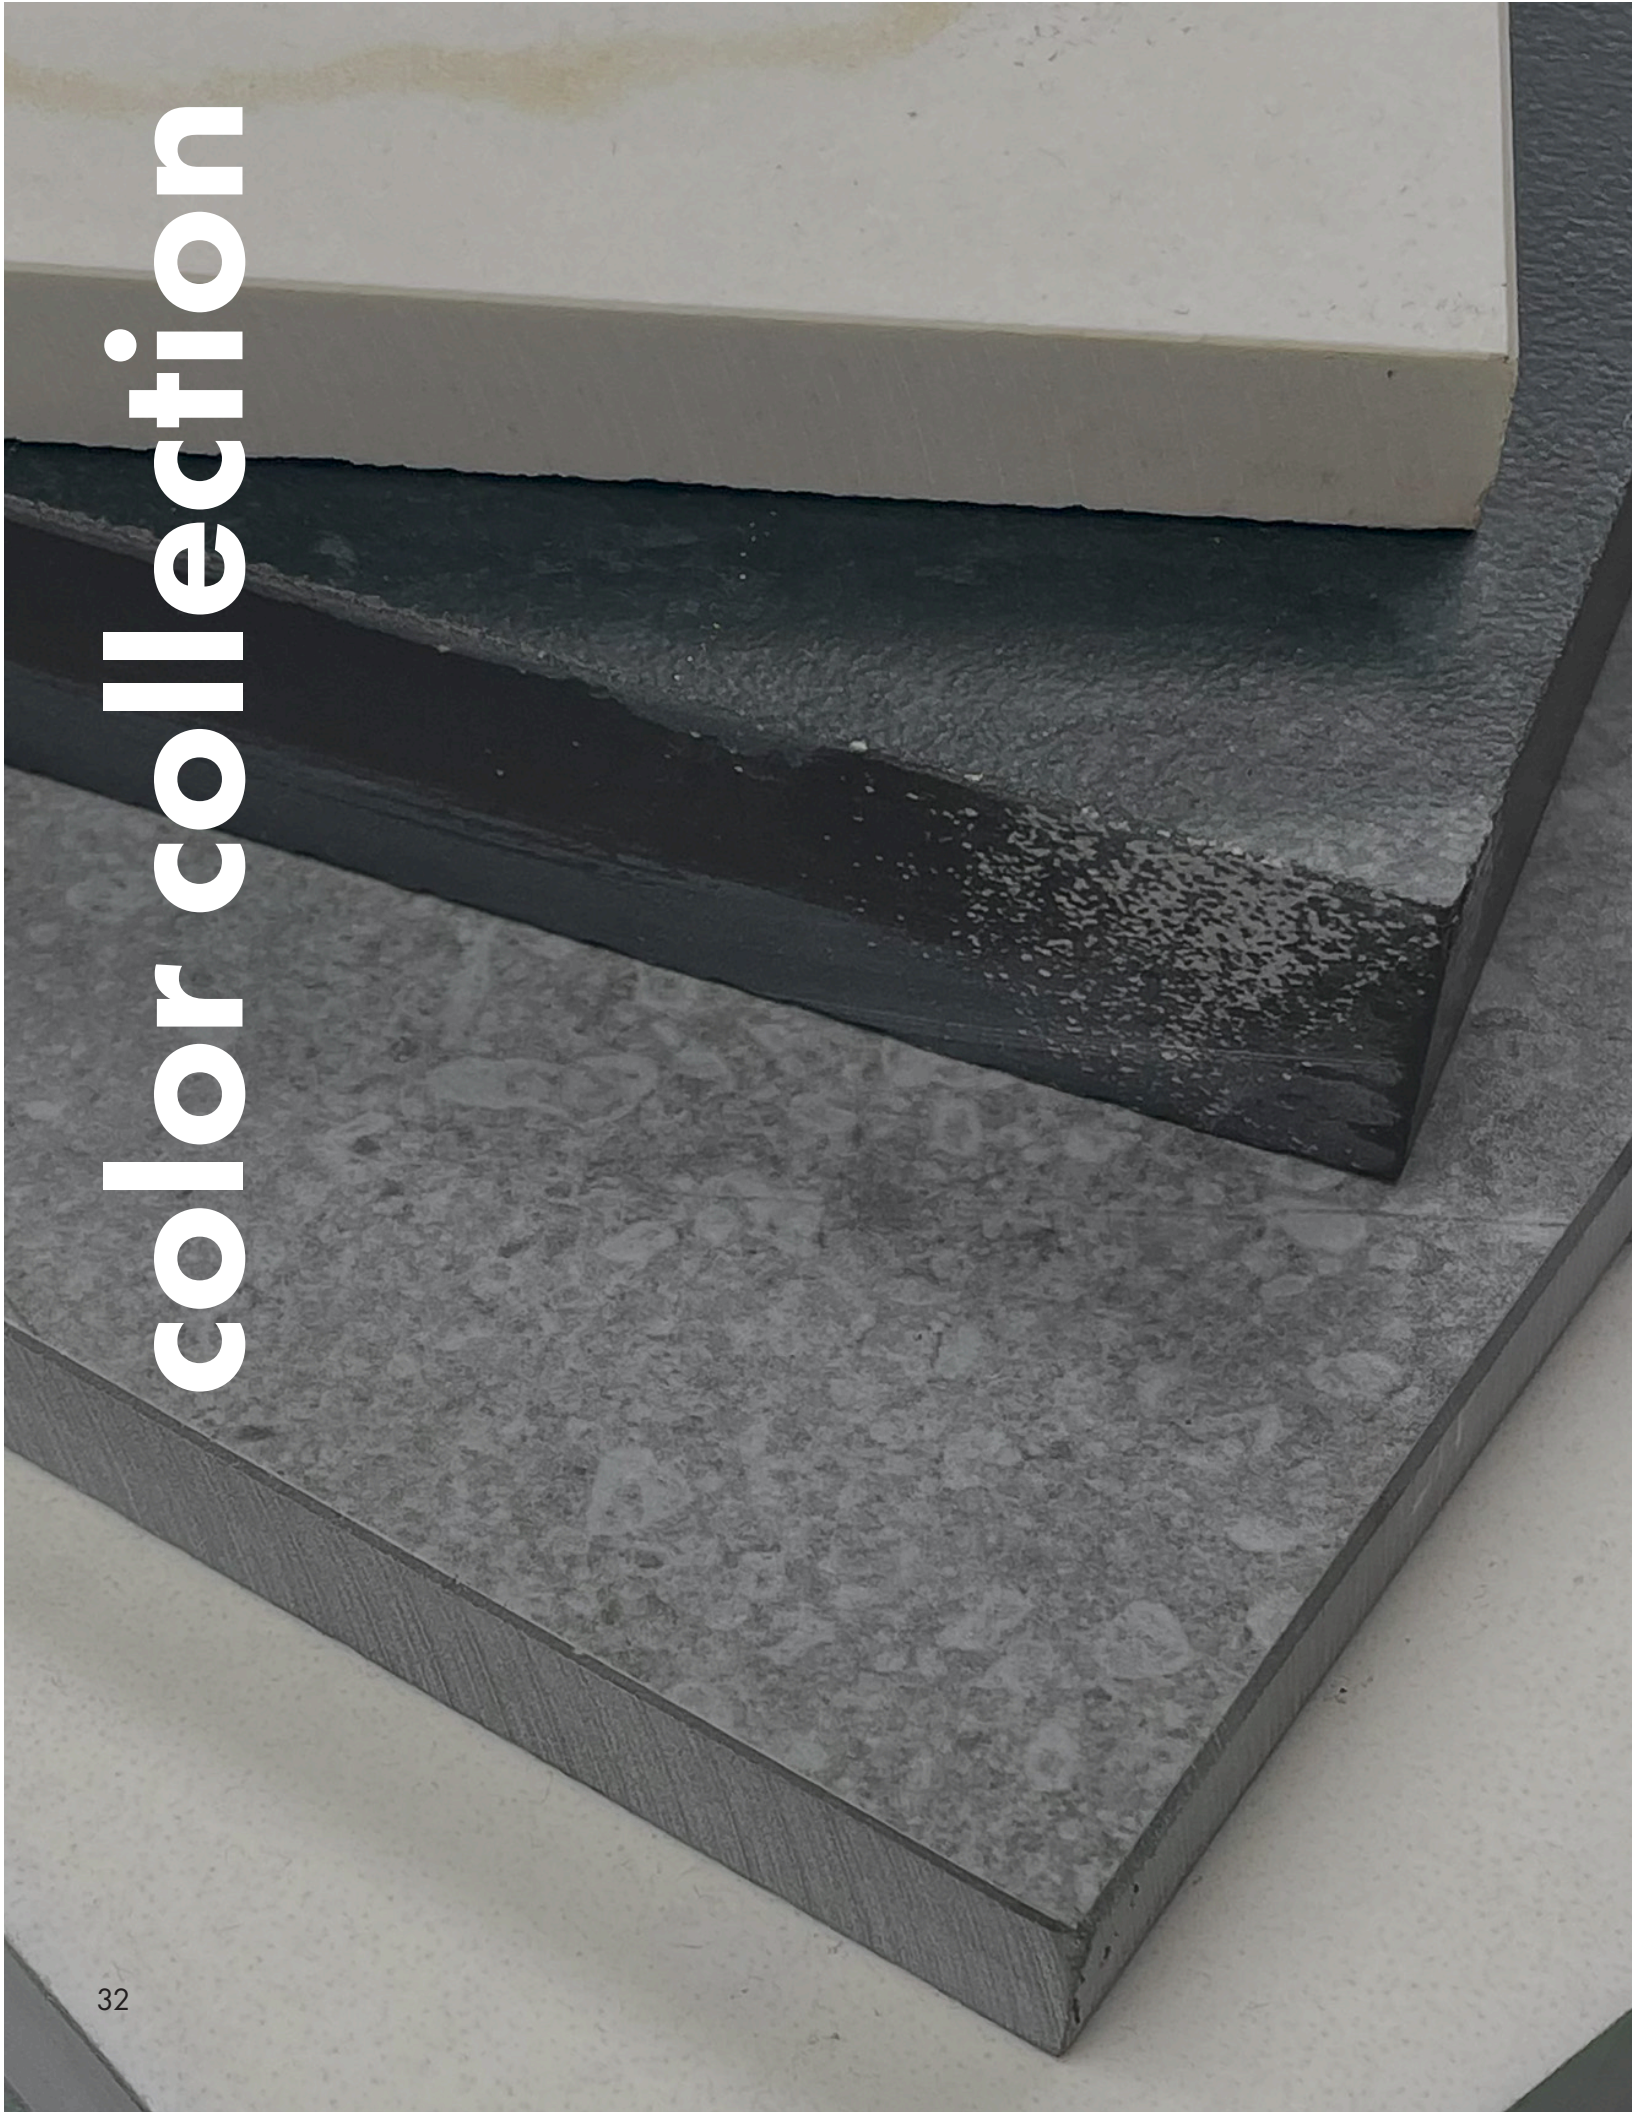

color collection

2CM Full Body Vein Slabs

*Black Passion Matte
Bookmatched*

*Bianco Vagli Matte
Bookmatched*

*Calacatta Borghini Matte
Bookmatched*

*Calacatta Borghini Polished
Bookmatched*

*Statuario Supremo Matte
Bookmatched*