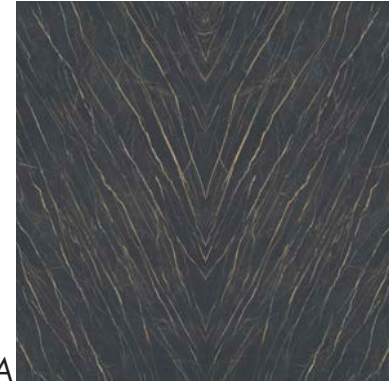

*Portoro Matte
Bookmatched*