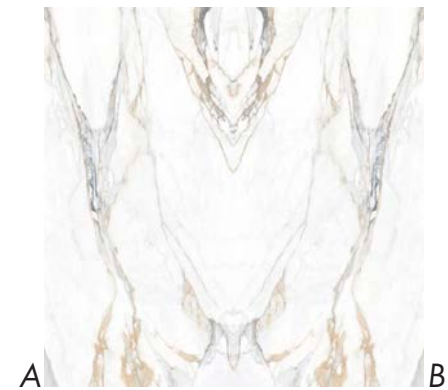

*Statuario Supremo Polished
Bookmatched*

12MM Porcelain Slabs

Apollo Calacatta
Bookmatched

Arenaria Ivory

Gold Calacatta Matte
Bookmatched

Jura Beige

Kalahari Polished
Bookmatched

Bianco Namibia
Bookmatched