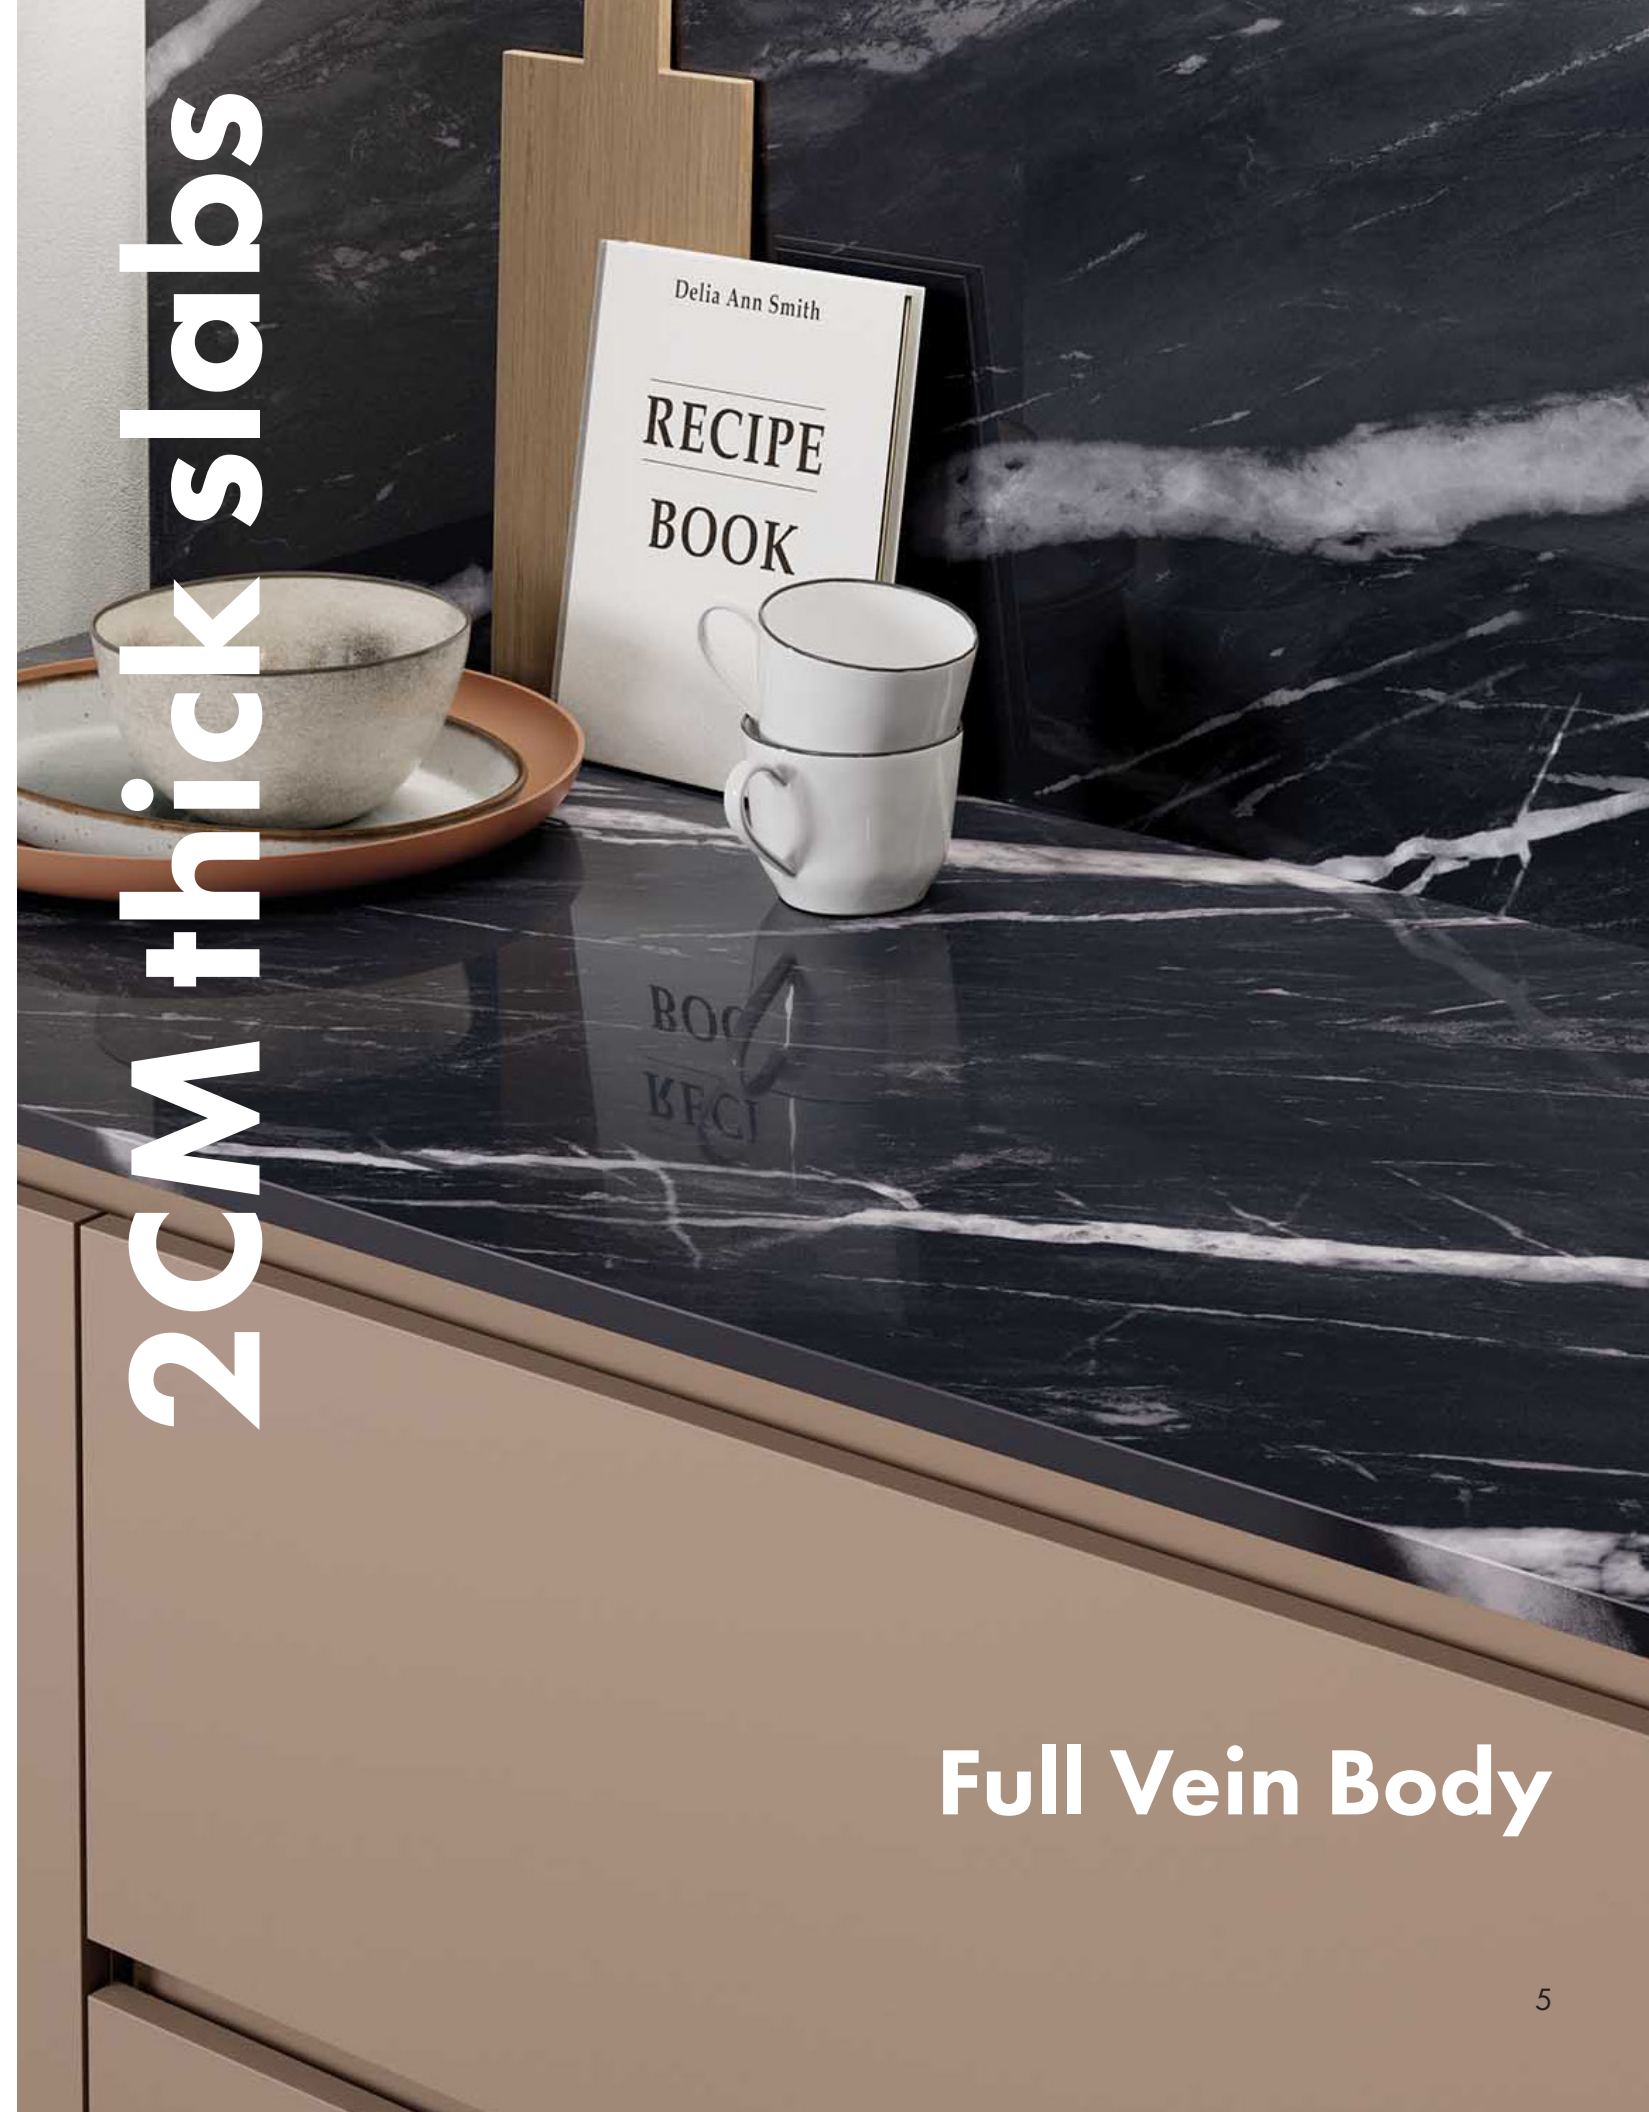

table of contents

2CM Full Vein Body	5
Bianco Vagli	6
Black Passion	7
Calacatta Borghini	8
Statuario Supremo	9
12MM Thick Slabs	10
Apollo Calacatta	11
Arenaria Ivory	12
Black	13
Black Diamond	14
Dolomite	15
Fior di Bosco	16
Gold Calacatta	17
Jura Beige	18
Lincoln Gold	19
Meraki Faccia	20
Pierre Parisienne Greige	21
Pietra Grigia Light	22
Portoro	23
Travertine Beige	24
Travertine White	25
Travertino Navona	26
Vermont	27
White	28
Bianco Namibia	29
Forza Crystal	29
Kalahari	30
Lasa White	30
Macaubas White	31
Taj Mahal	31
Color Collection	
2CM Full Body Vein Slabs	33
12MM Porcelain Slabs	34-37
Technical Information	38-40
Merchandising	41

2CM thick slabs

Full Vein Body