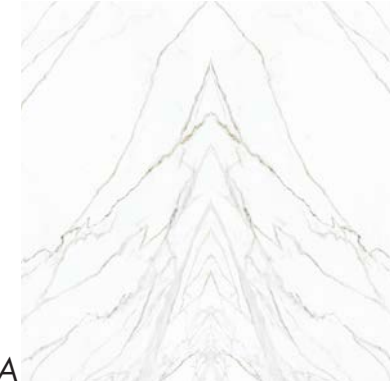

*Vermont White Polished
Bookmatched*