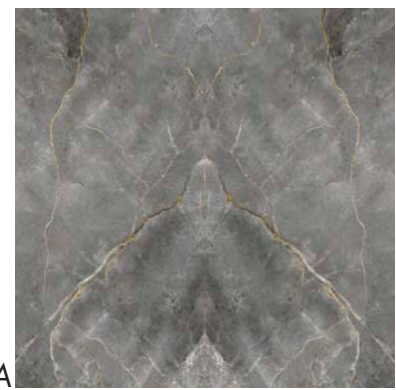

Fior di Bosco Matte
Bookmatched