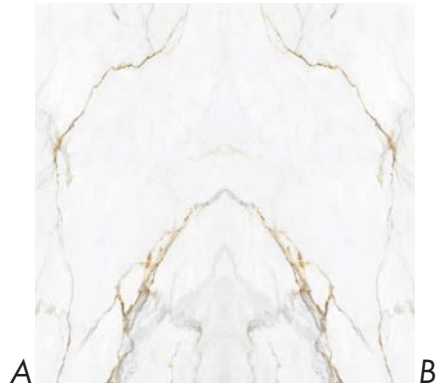

color collection

2CM Full Body Vein Slabs

*Black Passion Matte
Bookmatched*

*Bianco Vagli Matte
Bookmatched*

*Calacatta Borghini Matte
Bookmatched*

*Calacatta Borghini Polished
Bookmatched*

*Statuario Supremo Matte
Bookmatched*

*Statuario Supremo Polished
Bookmatched*

12MM Porcelain Slabs

Apollo Calacatta
Bookmatched

Arenaria Ivory

Gold Calacatta Matte
Bookmatched

Jura Beige

Kalahari Polished
Bookmatched

Bianco Namibia
Bookmatched