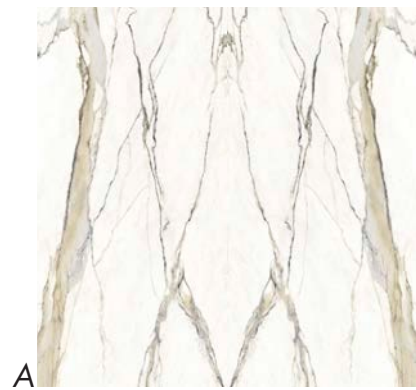

color collection

2CM Full Body Vein Slabs

*Black Passion Matte
Bookmatched*

*Bianco Vagli Matte
Bookmatched*

*Calacatta Borghini Matte
Bookmatched*

*Calacatta Borghini Polished
Bookmatched*

*Statuario Supremo Matte
Bookmatched*

*Statuario Supremo Polished
Bookmatched*

12MM Porcelain Slabs

Apollo Calacatta
Bookmatched

Arenaria Ivory

Gold Calacatta Matte
Bookmatched

Jura Beige

Kalahari Polished
Bookmatched

Bianco Namibia
Bookmatched