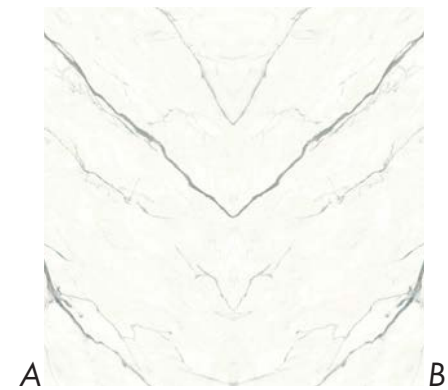

Meraki Faccia Polished
Bookmatched