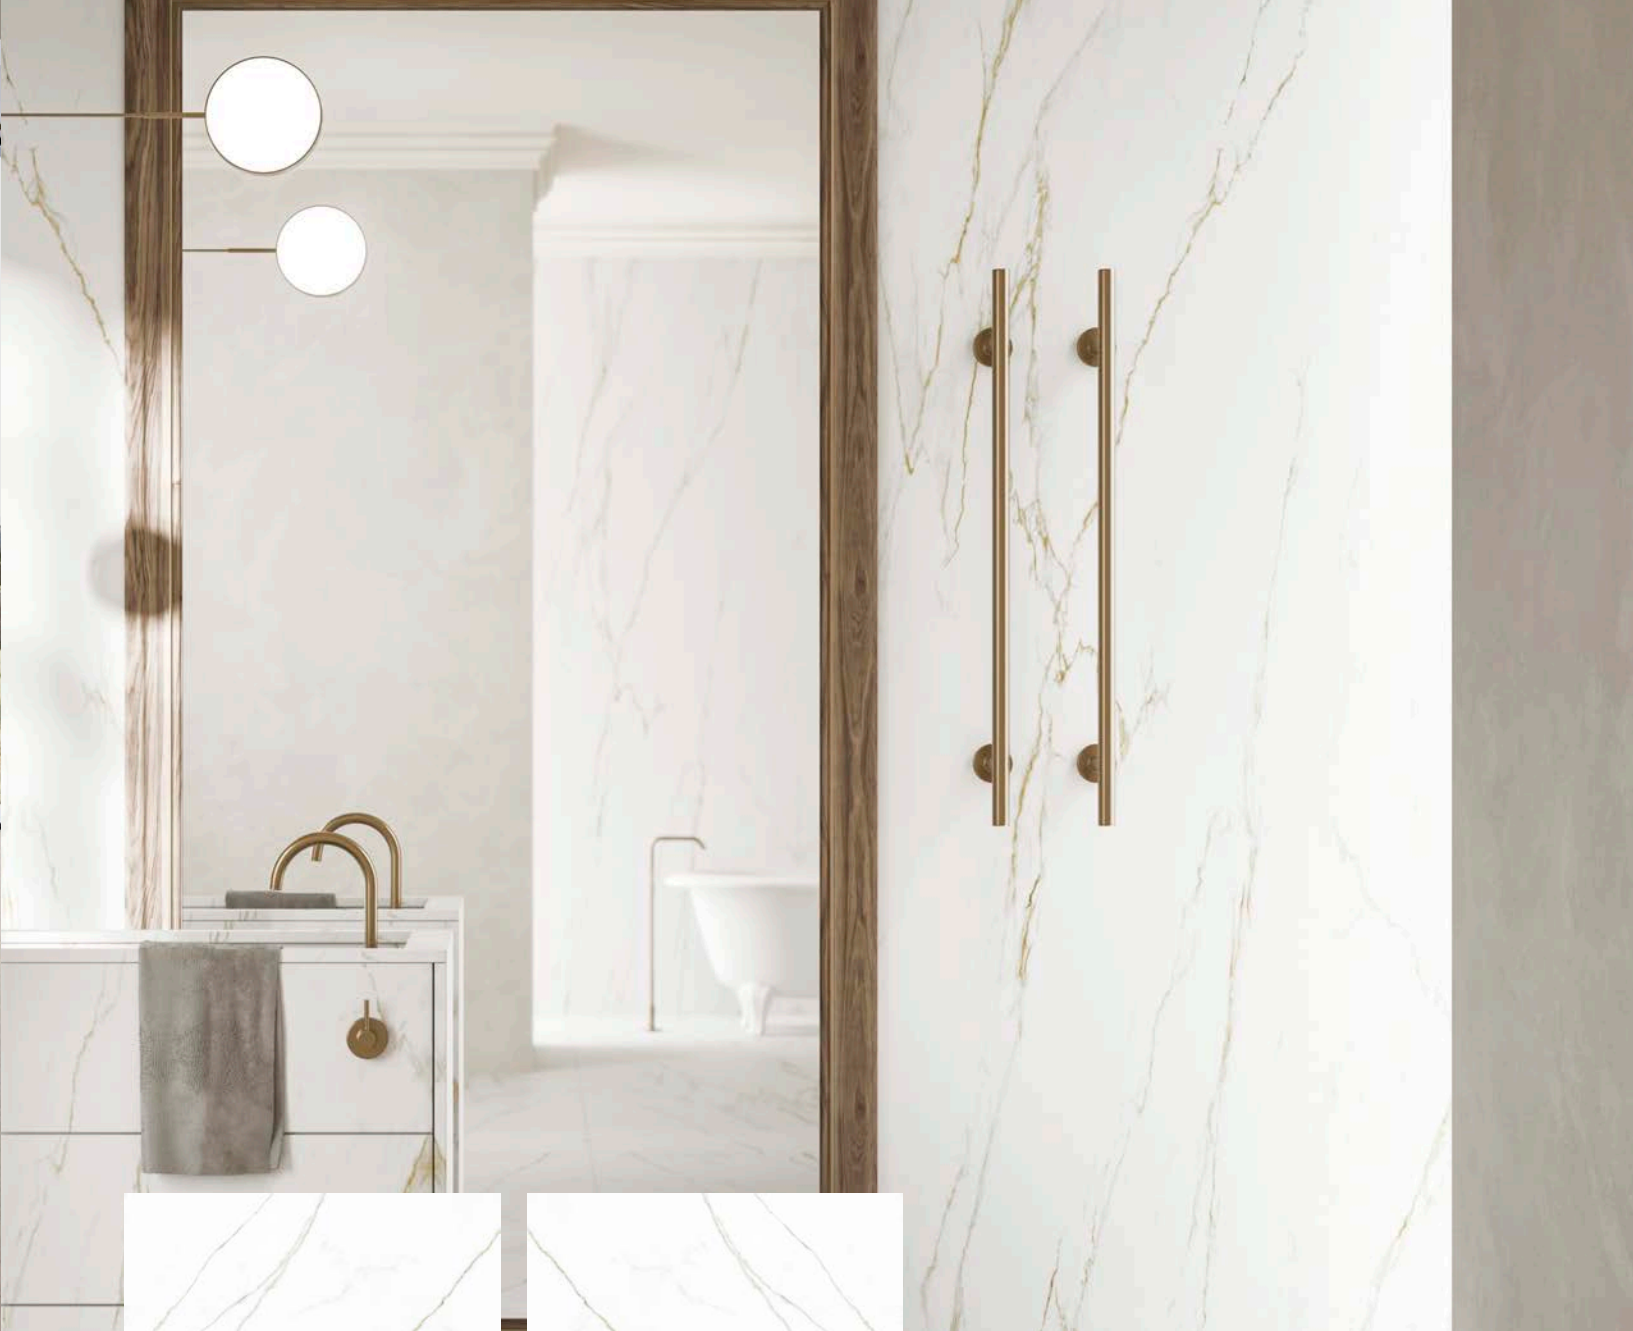

Travertino Navona

DIMENSIONS

63x126 inches | Thickness 12mm

FINISH

Matte

"A" SKU: SLAB-NUTN-A-M12
"B" SKU: SLAB-NUTN-B-M12

Comes with mesh back of porcelain slab.

Bookmatch A

Bookmatch B