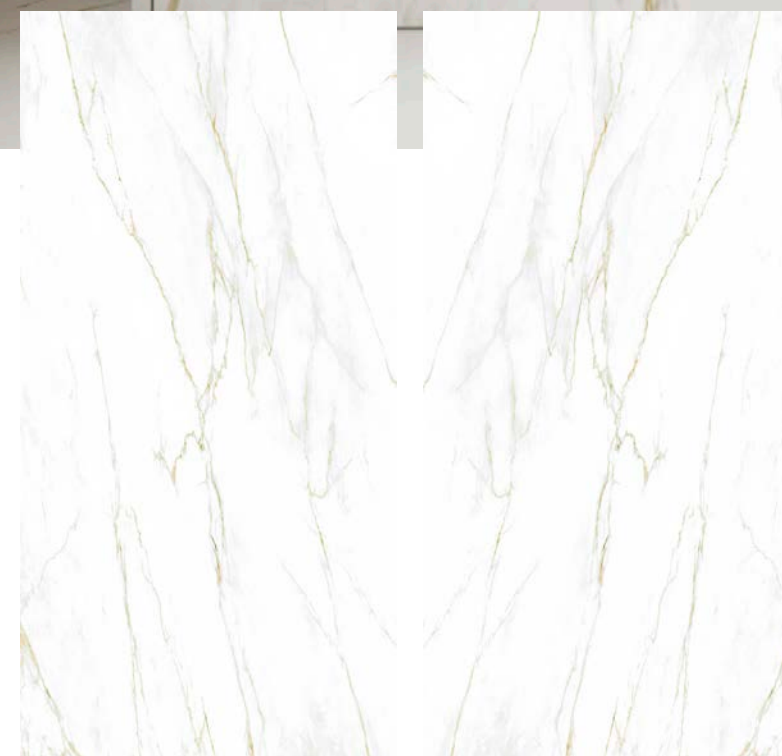

Bookmatch B

Jura Beige

DIMENSIONS
63x126 inches | Thickness 12mm

FINISH
Structured

SKU: SLAB-NUJB-S-12

Comes with mesh back of porcelain slab.

Lincoln Gold

DIMENSIONS
63x126 inches | Thickness 12mm