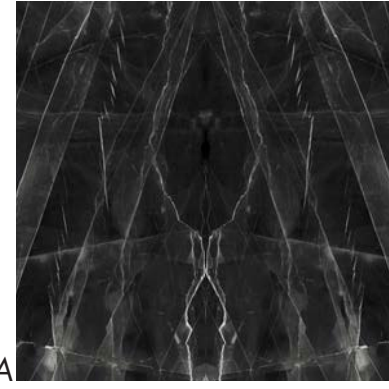

Black Diamond Matte
Bookmatched