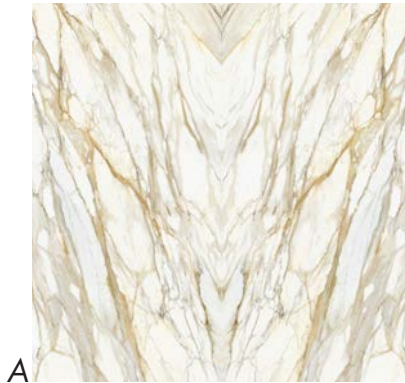

color collection

2CM Full Body Vein Slabs

*Black Passion Matte
Bookmatched*

*Bianco Vagli Matte
Bookmatched*

*Calacatta Borghini Matte
Bookmatched*

*Calacatta Borghini Polished
Bookmatched*

*Statuario Supremo Matte
Bookmatched*

*Statuario Supremo Polished
Bookmatched*

12MM Porcelain Slabs

Apollo Calacatta
Bookmatched

Arenaria Ivory

Gold Calacatta Matte
Bookmatched

Jura Beige

Kalahari Polished
Bookmatched

Bianco Namibia
Bookmatched