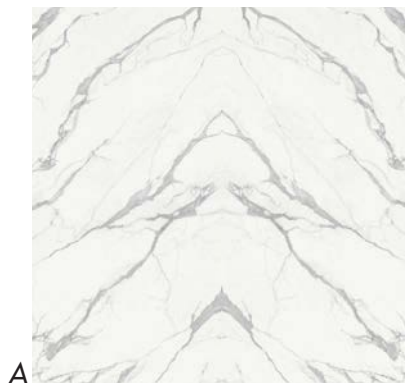

color collection

2CM Full Body Vein Slabs

*Black Passion Matte
Bookmatched*

*Bianco Vagli Matte
Bookmatched*

*Calacatta Borghini Matte
Bookmatched*

*Calacatta Borghini Polished
Bookmatched*

*Statuario Supremo Matte
Bookmatched*

*Statuario Supremo Polished
Bookmatched*

12MM Porcelain Slabs

Apollo Calacatta
Bookmatched

Arenaria Ivory

Gold Calacatta Matte
Bookmatched

Jura Beige

Kalahari Polished
Bookmatched

Bianco Namibia
Bookmatched