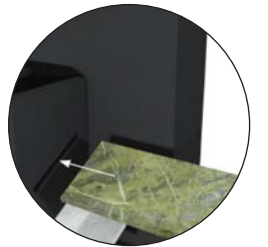

Free with a purchase of 10+ slabs

Tower Display

\$400.00

Height: 82.68"
Length: 16.54"
Width: 19.69"
28 Slots

Table Top Display

\$250.00

Height: 18.67"
Length: 10.04"
Width: 23.46"
22 Slots

Available for purchase online once registered and approved at www.porcetops.com.
Stand samples are included in purchase of display stands. Replacements are \$25.00 each. Available online